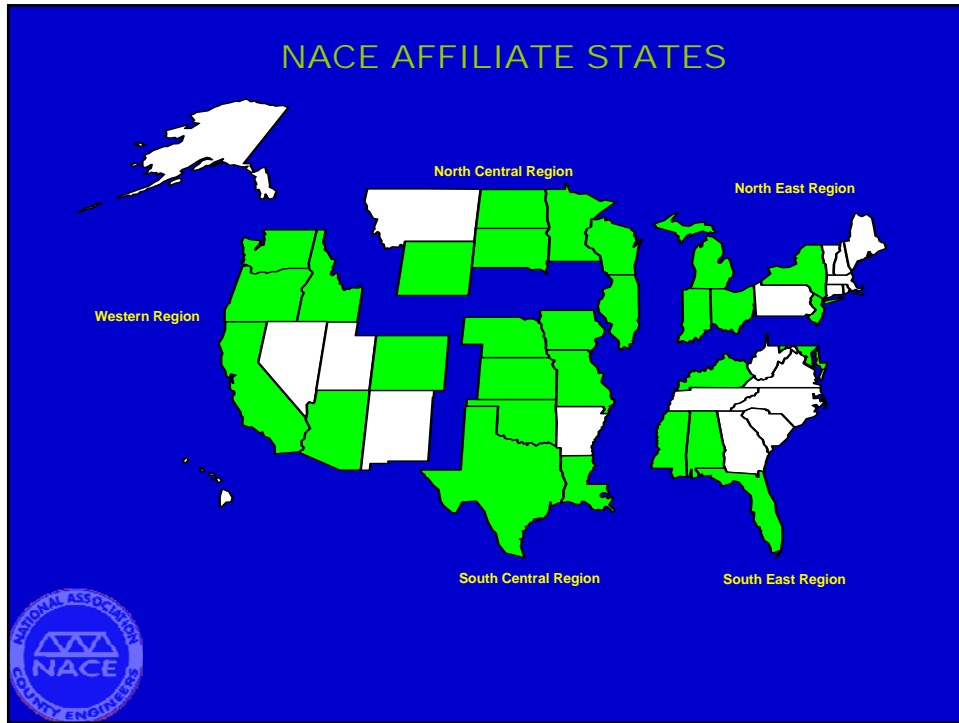

## NACE Update

Mark A. Craft, P.E.  
Engineer-Manager  
Gratiot County Road Commission

## NACE

- NACE is the National Association of County Engineers
- All Road Commissions in Michigan have at least one delegate member in NACE
- NACE has over 1,900 Members

## 2009 NACE Conference

- Hosted by ILLINOIS Association of County Engineers
- April 19-23
- Peoria, IL

## Annual NACE Conference

- 350 - 400 delegates attend each year
- Exhibit Show has over 100 exhibit booths and equipment
- General and Technical Sessions over a three day period
- Caterpillar Facility Tour, Dinner, and Equipment Show